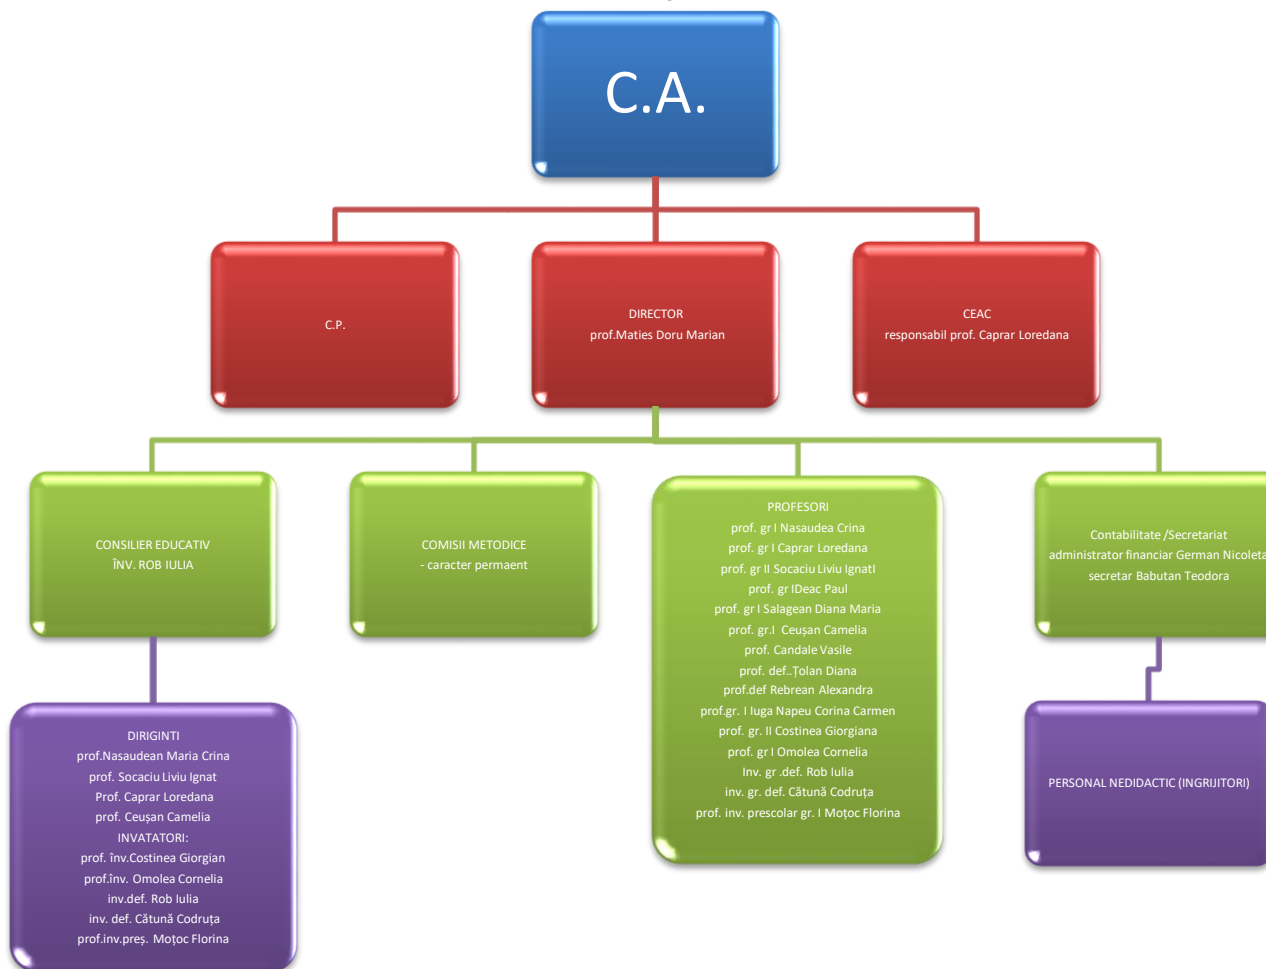

ORGANIGRAMA AN ȘCOLAR 2022-2023

Director : prof. Mătieș Doru Marian