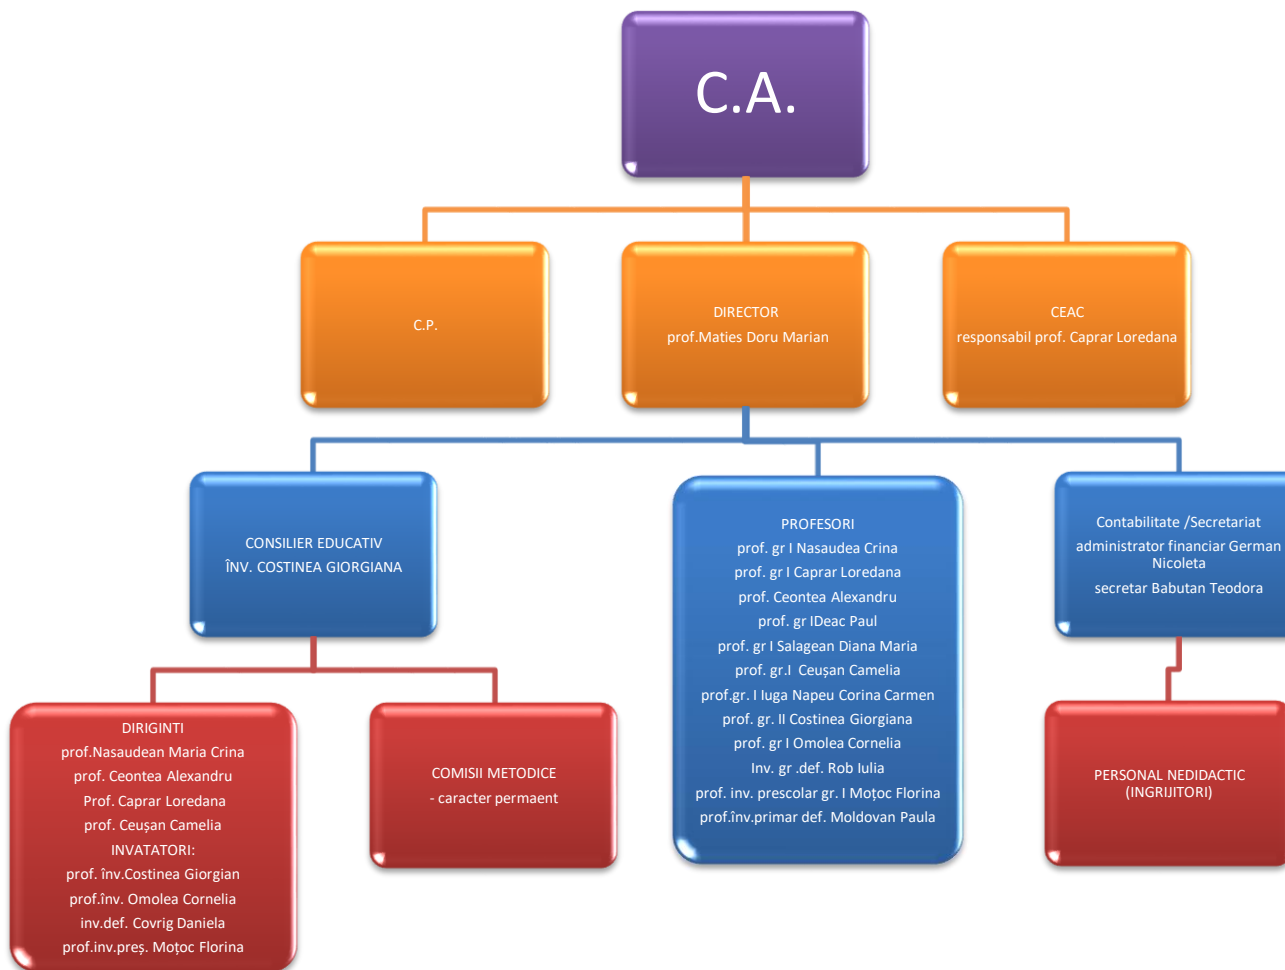

ORGANIGRAMA AN SCOALAR 2025-2026

Director : prof. Mătieș Doru Marian