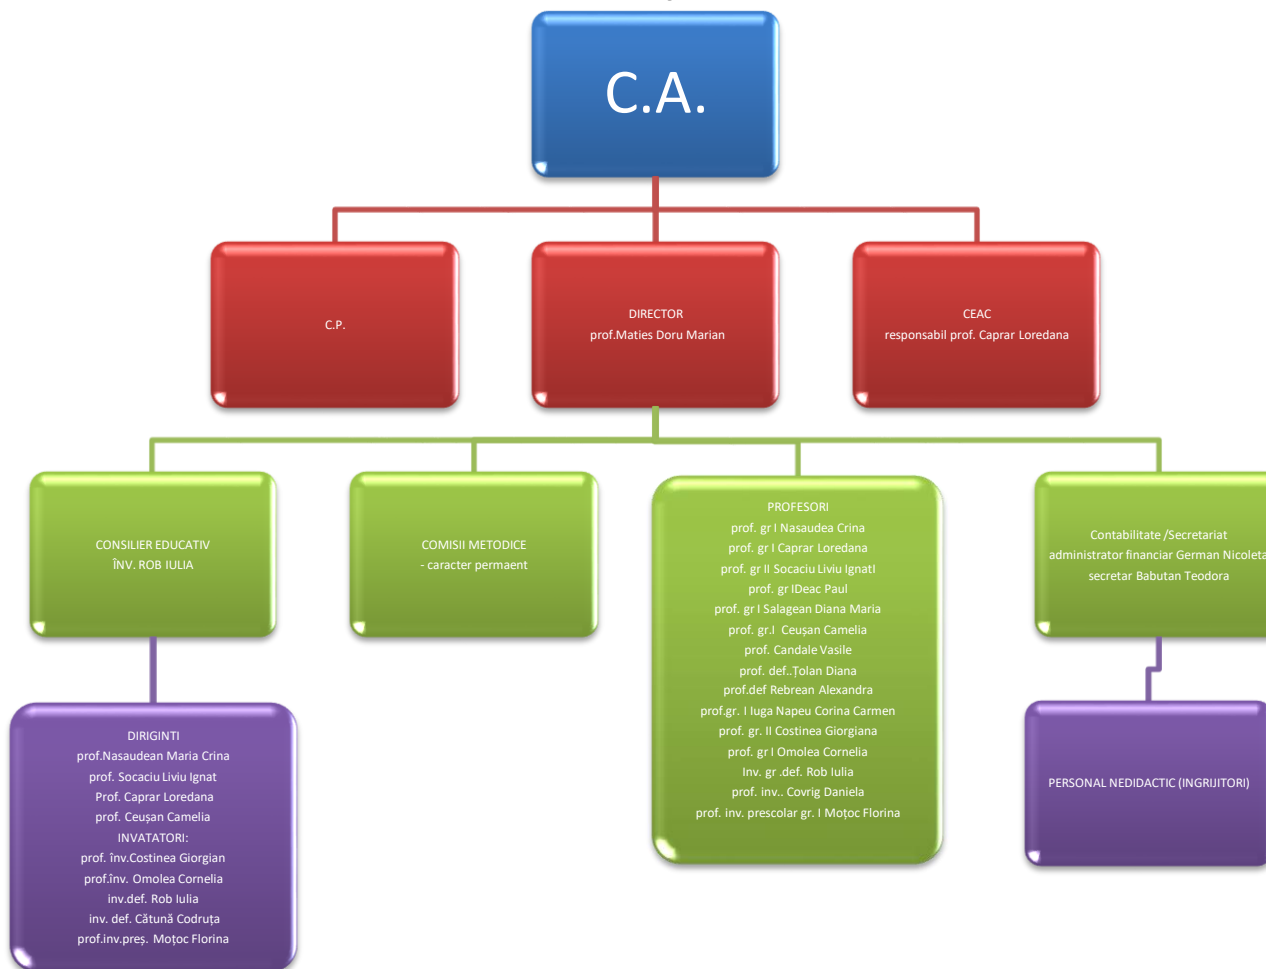

## ORGANIGRAMA AN ȘCOLAR 2024-2025

Director : prof. Mătieș Doru Marian